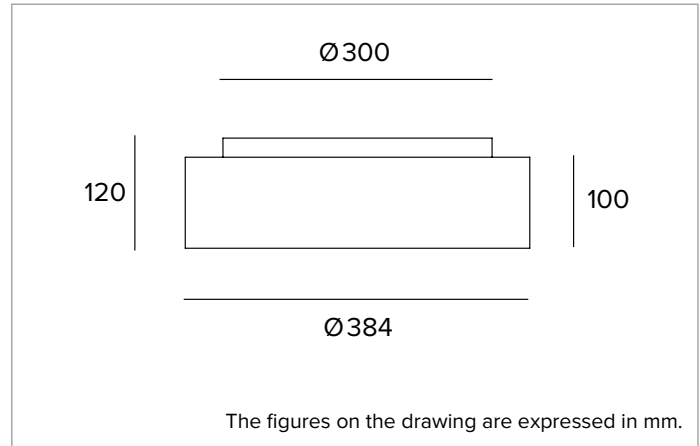

SOURCE

The LED Engine is made up of self-cooling circular boards. Tunable White version available on request.

Energy efficiency class: D, F

Nominal power: 43W

Nominal flux: 4583lm

Colour rendering index: 80

Rf: 82.9

Rg: 97

CCT nominal: 3000K

SDCM: 3

Lifetime (L80/B10): >50000h tq +25°C

ILLUMINOTECHNICAL CHARACTERISTICS

OPAL Direct + HALO effect Version: High luminance transmission and light diffusion opaline polycarbonate lower diffusive screen. Small indirect light component for a backlit effect.

Emission: OPAL + HALO

Optical efficiency: 65%

Fixture flux: 2987lm

Luminous efficacy: 62lm/W

Photobiological safety: Compliant with RG1 low risk group

MECHANICAL CHARACTERISTICS

Calendered extruded aluminium body.

Colour and finish: Deep black

Dimensions: D=384mm

Weight: 4.6Kg

Degree of protection: IP20 for recessed part

Degree of protection: IP40 for exposed part

ELECTRICAL CHARACTERISTICS

Integrated electronic ON-OFF power supply. Emergency Pack available on request. Equipped with a rapid connector for mains connection. Luminaire compliant with EN 60598-2-22 for power supply from a centralised emergency system CPSS (Central Power Supply System), not incorporated in the luminaire - high risk areas excluded. The default power and flux are 100% in AC and 100% in DC.

Fixture Power: 48W

Power supply: 220-240Vac 50/60Hz

Insulation Class: CLASS 1

Type of driver / Control: ON-OFF

Driver included: YES

Class F: YES

SAFE FLICKER: PstLM=<1 and SVM=<0.4 (IEC TR 61547-1 and IEC TR 63158), to ensure a more comfortable and safe light

Ambient temperature: 0°C / +25°C

INSTALLATION

Polycarbonate fixing system is pre-set for ceiling or wall mounted installations. Recessed installation is possible using a special accessory to be ordered separately.

NOTES

110-277Vac version available on request.

WARRANTY

5 years.

WARNING

Luminaire designed for disposal/recycling at end-of-life. Replaceable (LED only) light source by a professional. Replaceable control gear by a professional.

Due to the technological evolution of the electronic components, the data provided may be updated, and as such, confirmation must be requested during the order process.

Luminous flux and power supply have +/-10% tolerances with respect to the indicated value. tq +25°C (CIE 121).

We reserve the right to make technical changes.

Targetti Sankey S.r.l.
Via Pratese, 164
50145 Firenze - Italy
Tel: +39 055 37911
targetti.com
targetti@targetti.com

CCIAA Firenze
Share Capital:
€ 500.000,00
VAT N. (IT):
01537660480
R.E.A.: FI-275656

TARGETTI